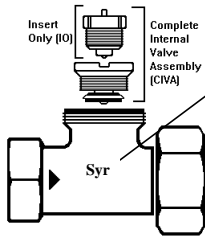

## Maintenance Parts

### Type 6 Series Valves

6 Series valves have a heart symbol on the valve casting

	<u>Part #</u>	<u>Description</u>
	IVA	Internal Valve Assembly includes disk, stem, and seals. Specify valve size when ordering.
	ICT	Tool to remove and install IVA with system under pressure.

### Type 7 Series Valves

7 Series valves have "Syr" on the valve casting

	<u>Part #</u>	<u>Description</u>
	CIVA	Complete Internal Valve Assembly includes disk, stem, and seals. Fits all 7 series valve types and sizes.
	IO	CIVA subassembly includes valve stem and stem seals. May be replaced without shutting off or draining the system. Fits all 7 series valve types and sizes.
	IT	Tool for removing and installing complete internal valve assembly.