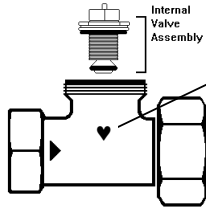

## Maintenance Parts

### Type 6 Series Valves

6 Series valves have a heart symbol on the valve casting

	<u>Part #</u>	<u>Description</u>
	IVA	Internal Valve Assembly includes disk, stem, and seals. Specify valve size when ordering.
	ICT	Tool to remove and install IVA with system under pressure.

### Type 7 Series Valves

7 Series valves have "Syr" on the valve casting

	<u>Part #</u>	<u>Description</u>
	CIVA	Complete Internal Valve Assembly includes disk, stem, and seals. Fits all 7 series valve types and sizes.
	IO	CIVA subassembly includes valve stem and stem seals. May be replaced without shutting off or draining the system. Fits all 7 series valve types and sizes.
	IT	Tool for removing and installing complete internal valve assembly.